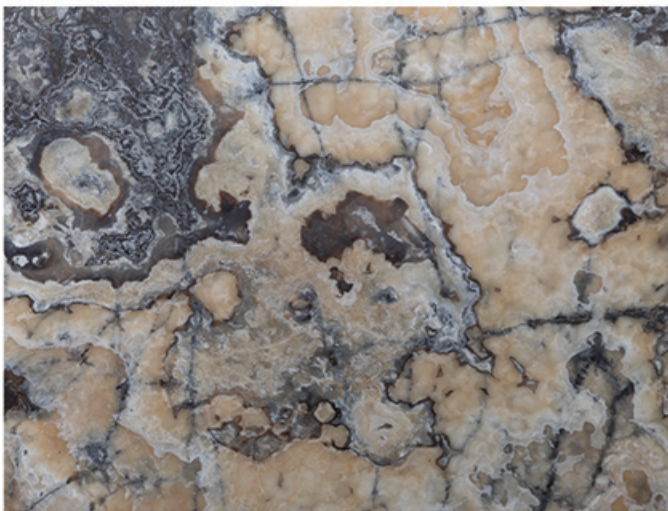

Code: TSD-TO300

Commercial Name:

Tra-Onyx

Scientific Name:

Tekab Tra-Onyx

Processing:

Polish

Slab Size:

270x170

Tile Size:

30x60 / 60x60 / 60x120 / 40x80 / 40x60