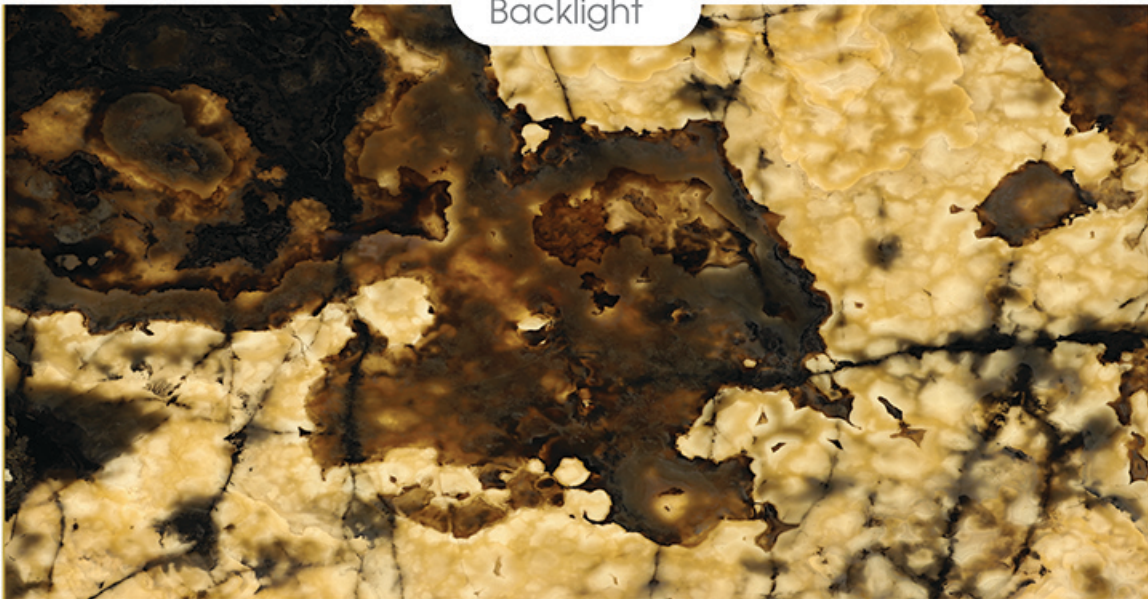

Backlight

Code: TSD-TO300

Commercial Name: Tra-Onyx

Scientific Name: Tekab Tra-Onyx

Processing: Polish

Slab Size: 270x170

Tile Size: 30x60 / 60x60 / 60x120 / 40x80 / 40x60