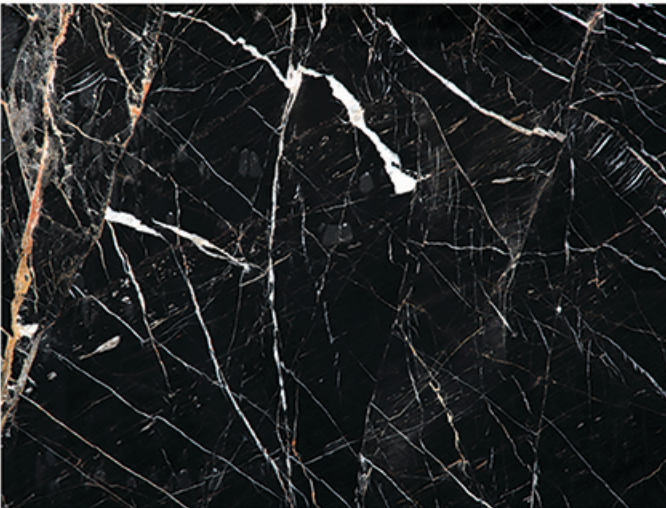

Code: TSD-M503

Commercial Name:

3D Black

Scientific Name :

Marble

Processing:

Polish

Slab Size:

270x170

Tile Size:

30x60/60x60/60x120/40x80/40x60/30x60