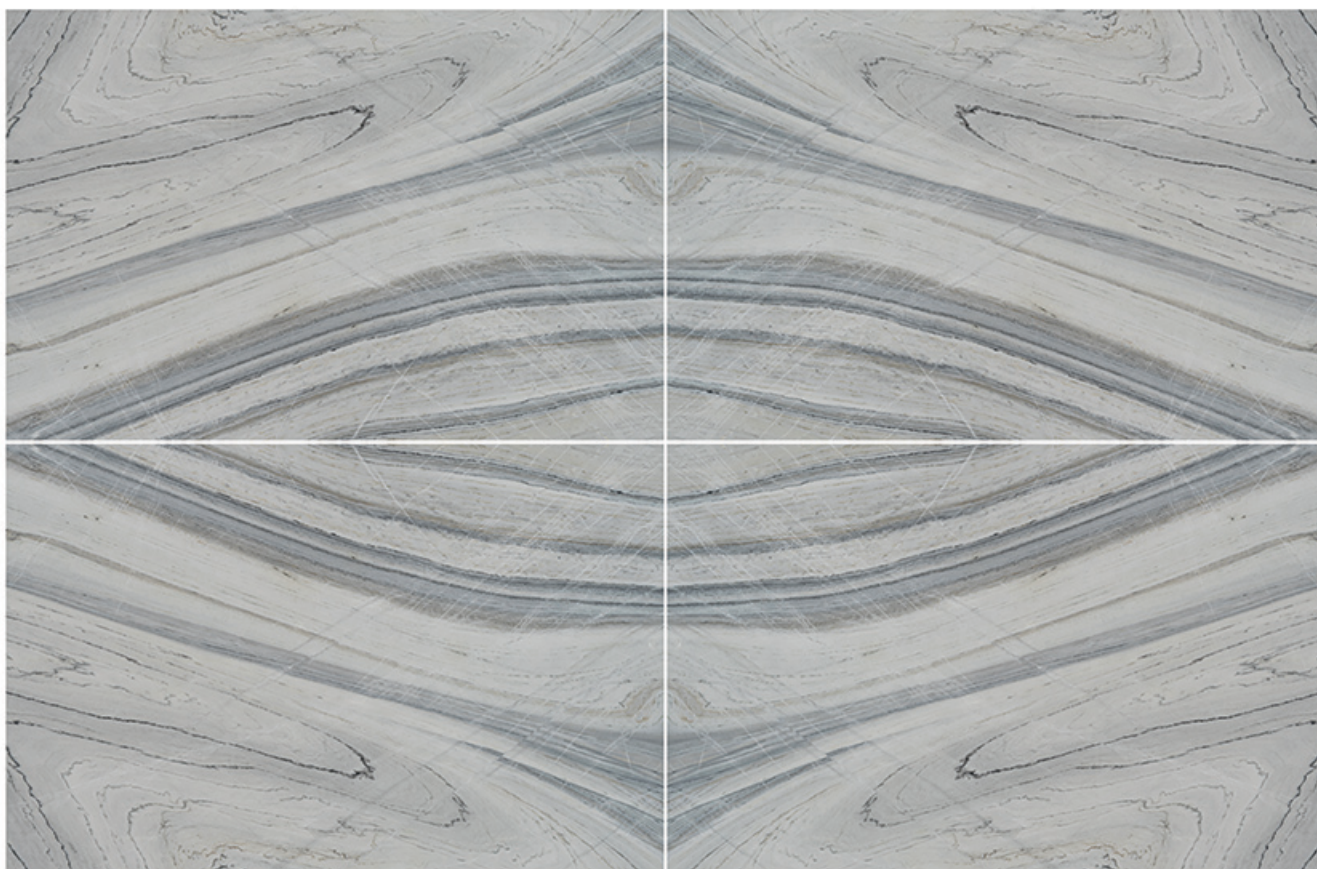

Code: TSD-M500

Commercial Name : Pietra Gray

Scientific Name : Marble

Code: TSD-C407

Commercial Name : Syman

Scientific Name : Qorveh Crystalline Marble