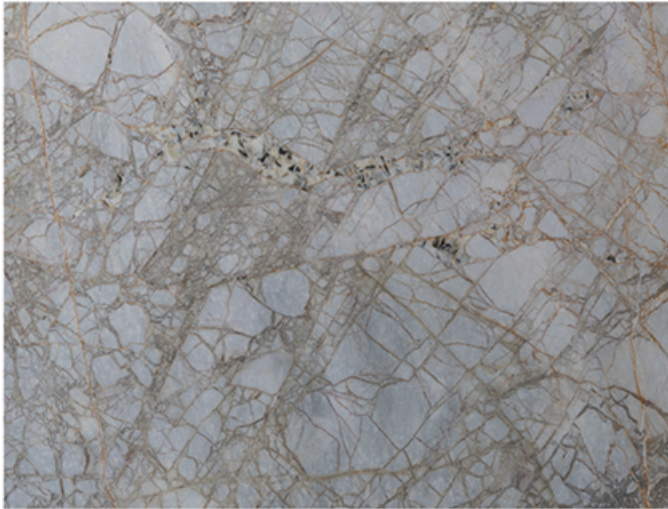

Marble

Code: TSD-M509

Commercial Name:

Rose Spider

Scientific Name:

Brecciate Marble

Processing:

Polish

Slab Size:

270x170

Tile Size:

30x60 / 60x60 / 60x120 / 40x80 / 40x60