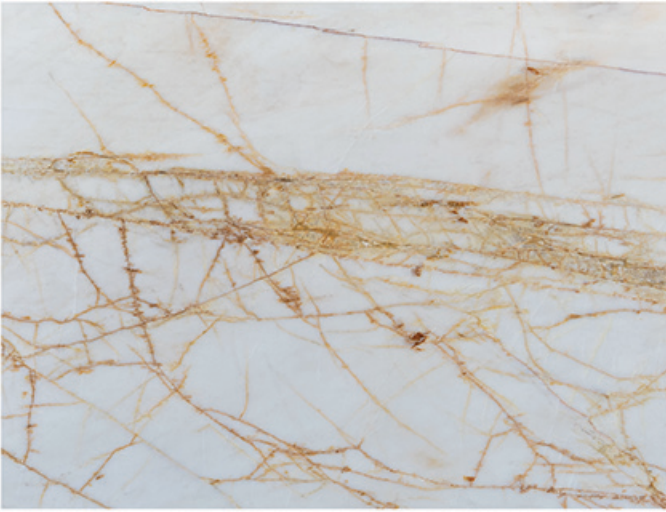

Crystalline Marble

Code: TSD-C416

Commercial Name:

Golden Bianco

Scientific Name:

Crystalline Dolomite

Processing:

Polished

Slab Size:

270x170

Tile Size:

30x60 / 60x60 / 60x120 / 40x80 / 40x60