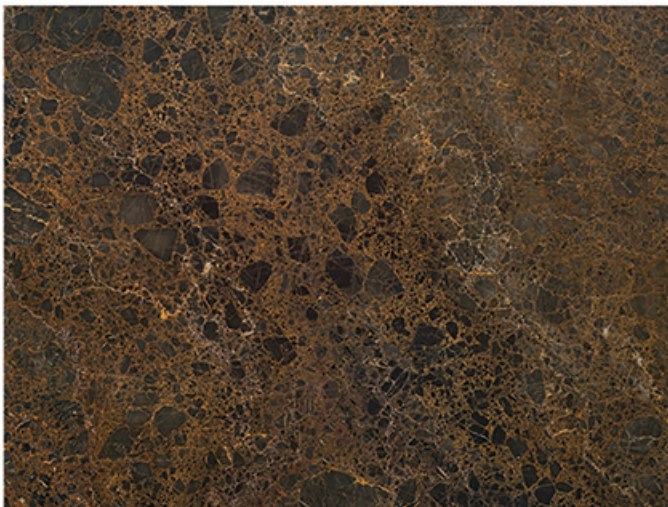

Code: TSD-M504

Commercial Name:

Marshal

Scientific Name:

Brecciate Marble

Processing:

Polish

Slab Size:

270x170

Tile Size:

30x60/60x60/60x120/40x80/40x60/30x60