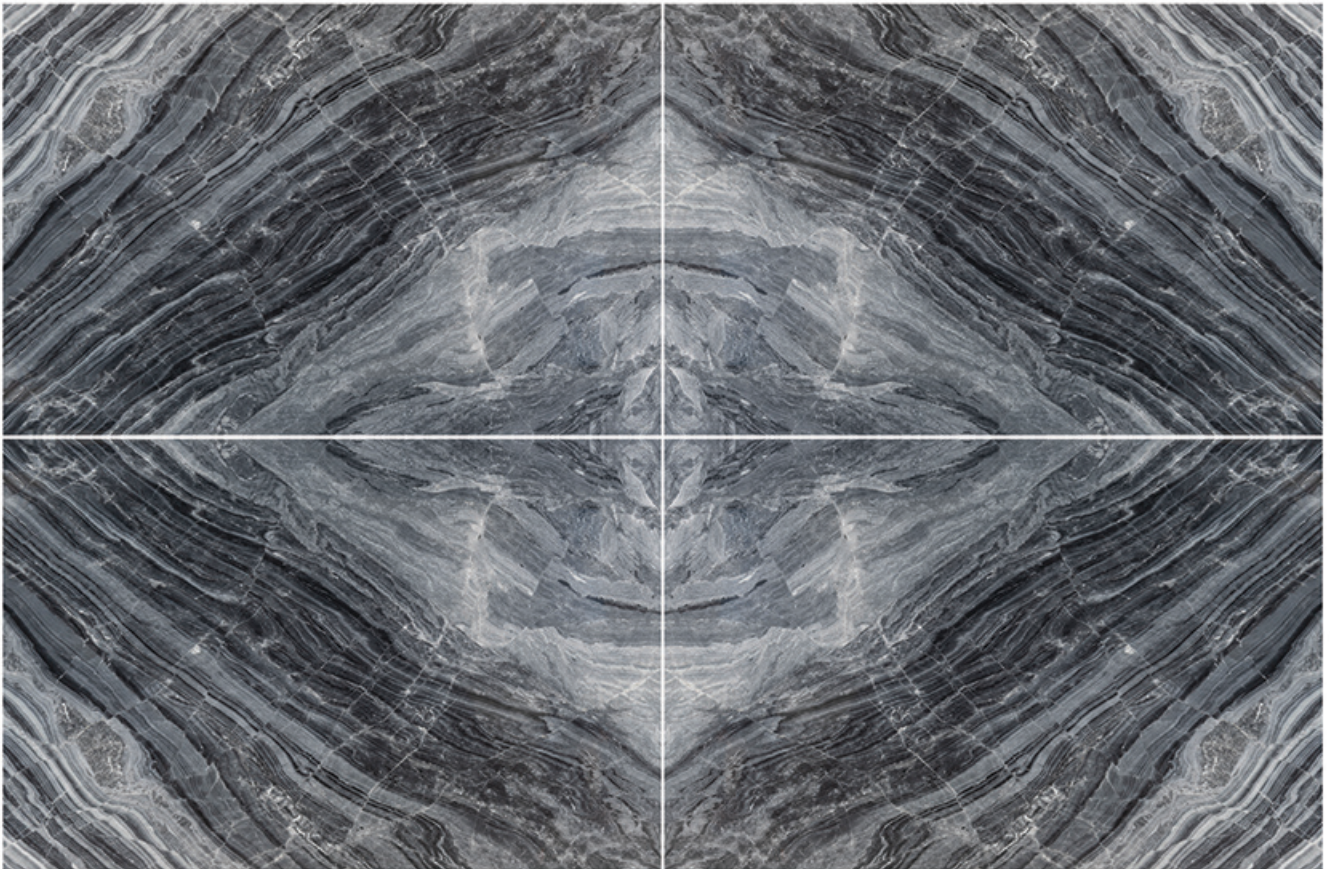

Code: TSD-O100

Commercial Name : Honey Onyx
Scientific Name : Tekab Onyx

Code: TSD-C414

Commercial Name : Persian Panda
Scientific Name : Aligudarz Crystalline Marble