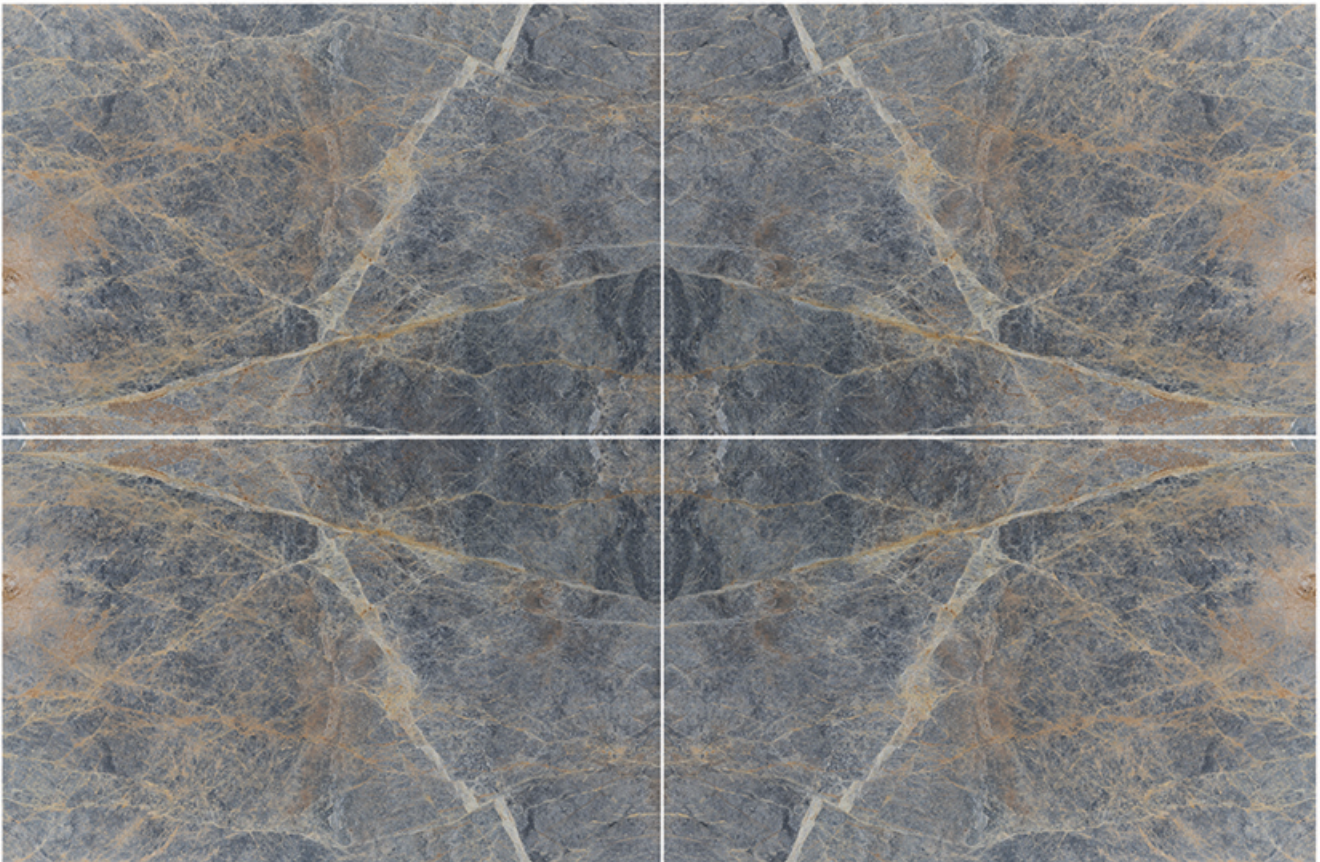

Code: TSD-M508

Commercial Name : Honey Onyx
Scientific Name : Brecciate Marble

Code: TSD-C404

Commercial Name : Persian Blue Emperador
Scientific Name : Crystalline Marble

Onyx&Tra-Onyx Group

—————  TARA STONE