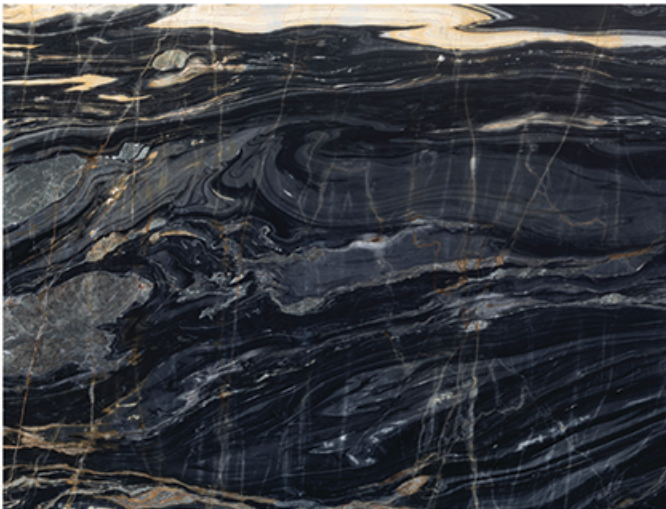

Code: TSD-C409

Commercial Name:

Fusion

Scientific Name:

Sirjan Crystalline Marble

Processing:

Polish

Slab Size: