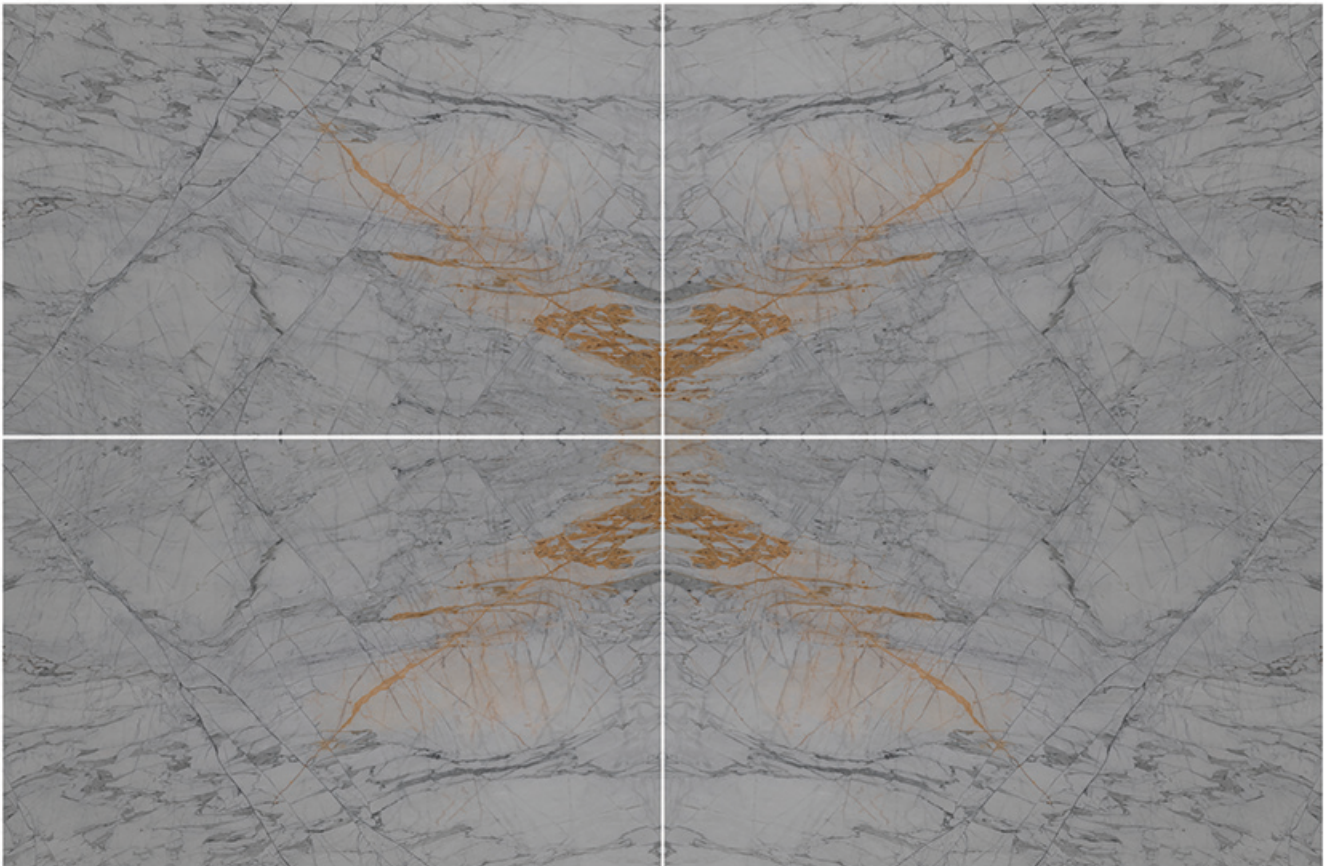

Scientific Name : Marble

Code: TSD-C407

Commercial Name : Syman

Scientific Name : Qorveh Crystalline Marble

Code: TSD-C402

Commercial Name : Spider
Scientific Name : Aligudarz Crystalline Marble

Code: TSD-C400