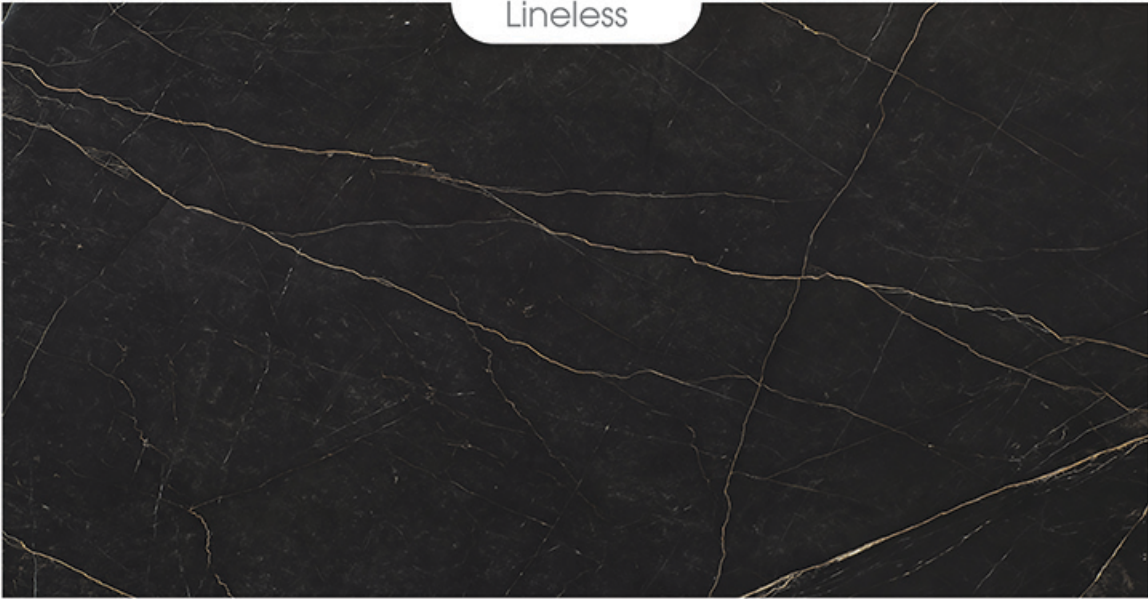

Lineless

Code: TSD-M501

Commercial Name: Black Maku

Scientific Name: Marble

Processing: Polish

Slab Size: 270x170

Tile Size: 30x60/60x60/60x120/40x80/40x60/30x60