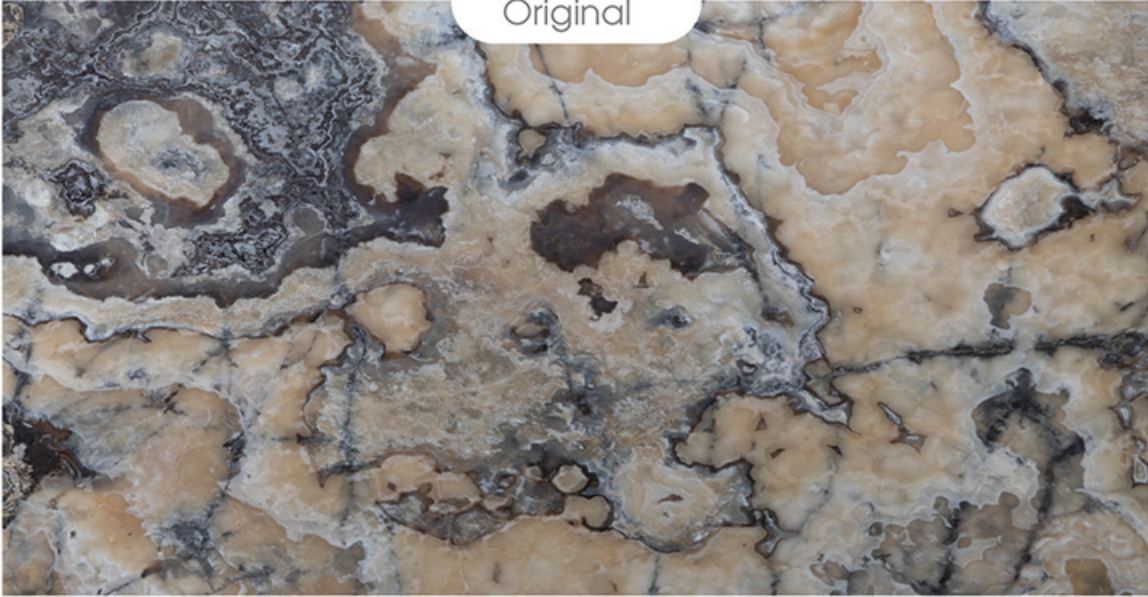

Original

Code: TSD-TO300

Commercial Name: Tra-Onyx

Scientific Name: Tekab Tra-Onyx

Processing: Polish

Slab Size: 270x170

Tile Size: 30x60 / 60x60 / 60x120 / 40x80 / 40x60