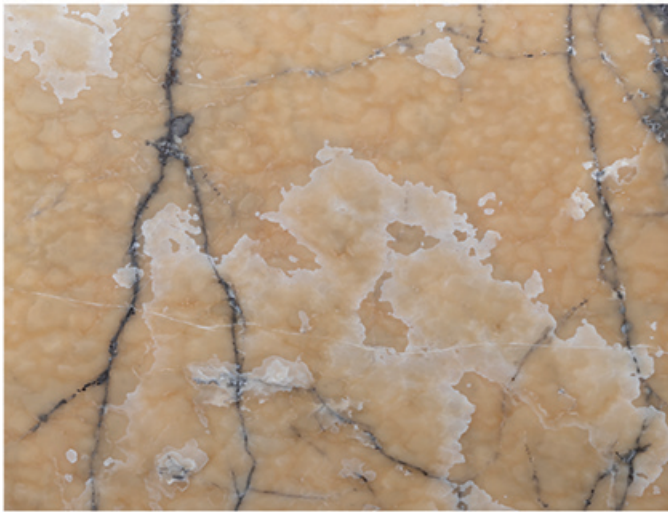

Onyx&Tra-Onyx

Code: TSD-O100

Commercial Name:

Honey Onyx

Scientific Name:

Tekab Onyx

Processing:

Polish

Slab Size:

270x170

Tile Size:

30x60 / 60x60 / 60x120 / 40x80 / 40x60