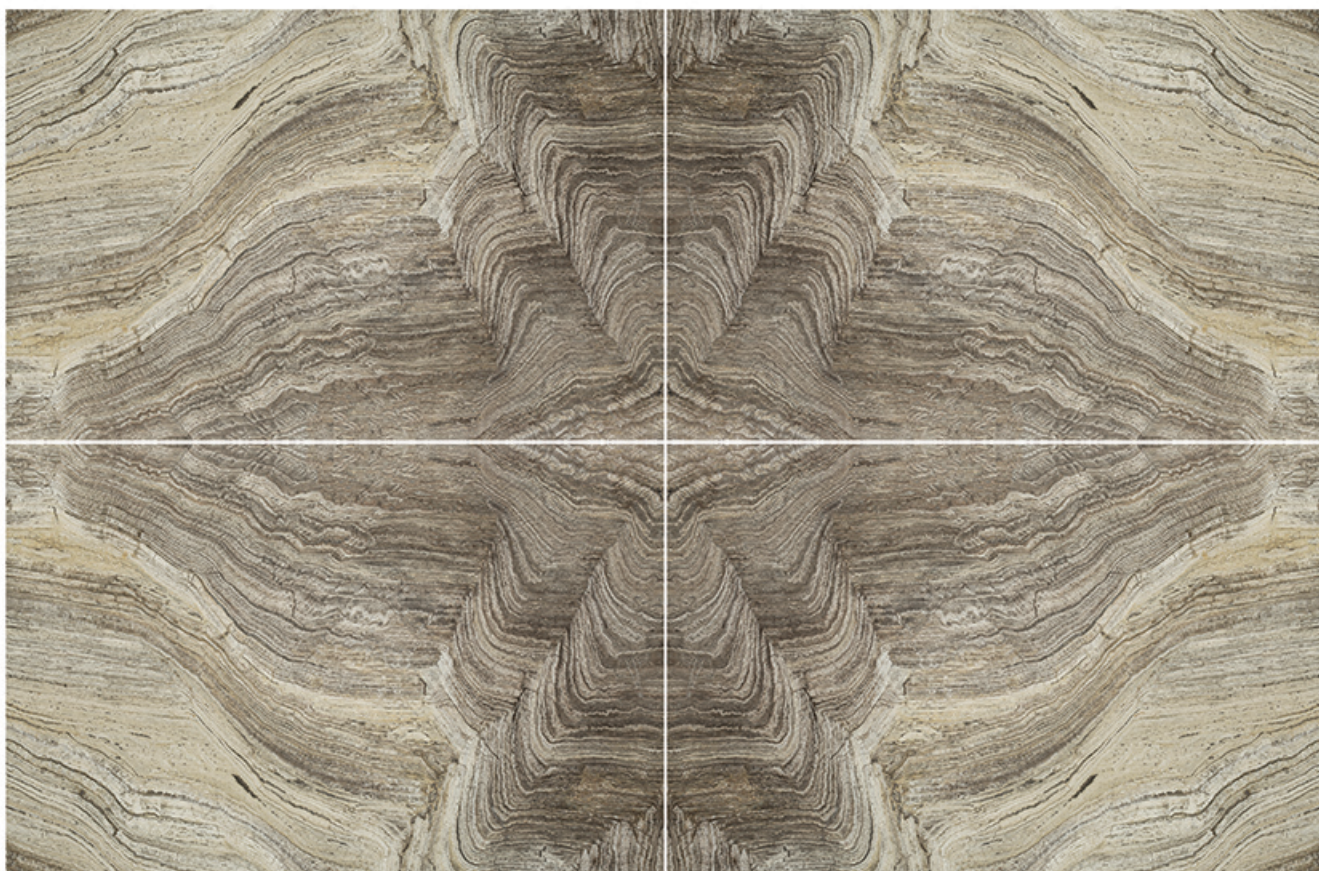

Slab Size: 270x170

Tile Size: 30x60/60x60/60x120/40x80/40x60/30x60

Book Match & Diamond Match

TARA STONE

Quadmatching

Code: TSD-M501

Commercial Name : Black Maku

Scientific Name : Marble

Code: TSD-T206

Commercial Name : Wavy Silver Travertine

Scientific Name : Azarshahr Travertine

Code: TSD-C407

Commercial Name : Syman
Scientific Name : Qorveh Crystalline Marble

Code: TSD-M500

Commercial Name : Pietra Gray
Scientific Name : Marble